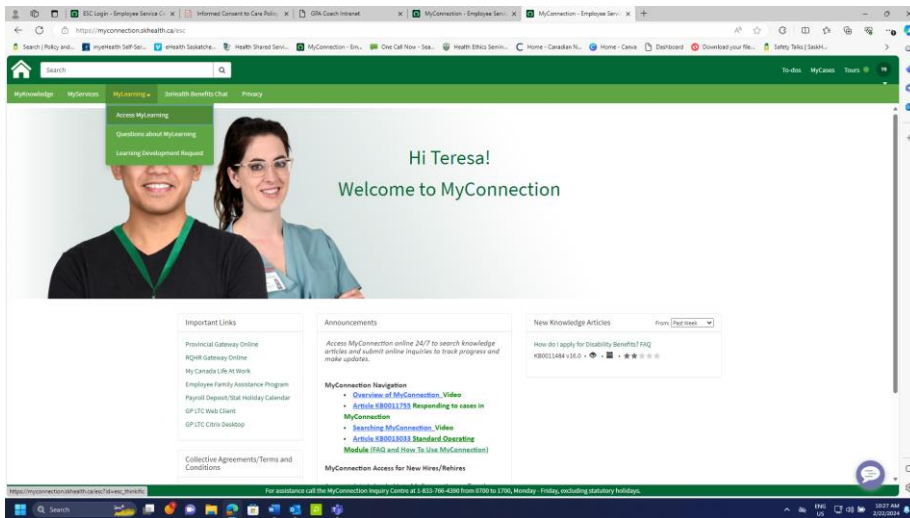

Log in to MyConnection and click My Learning then Access My Learning

At the top of the screen click on CLICK HERE TO SEARCH ALL MODULES

Type in Quality Indicators and hit enter, then choose Enroll for free and the course will be added to your Dashboard.