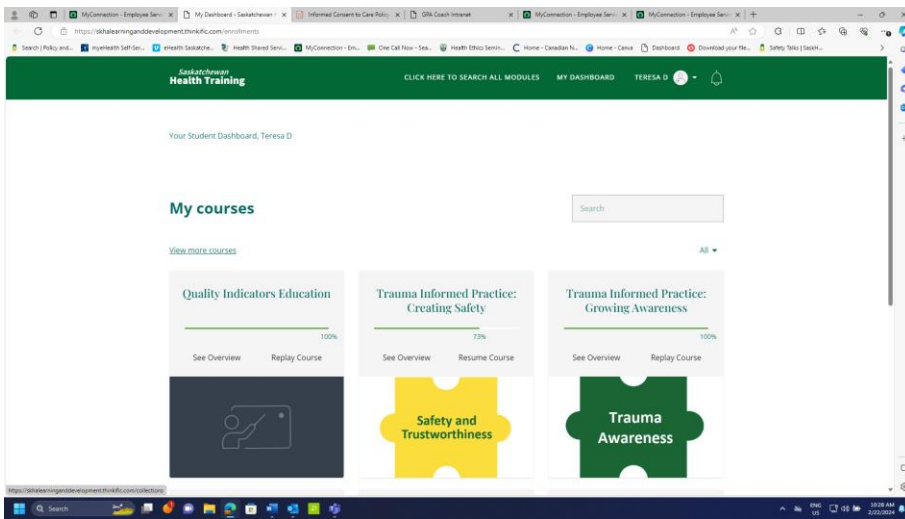

Log in to MyConnection and click My Learning then Access My Learning

At the top of the screen click on CLICK HERE TO SEARCH ALL MODULES

Type in Quality Indicators and hit enter, then choose Enroll for free and the course will be added to your Dashboard.